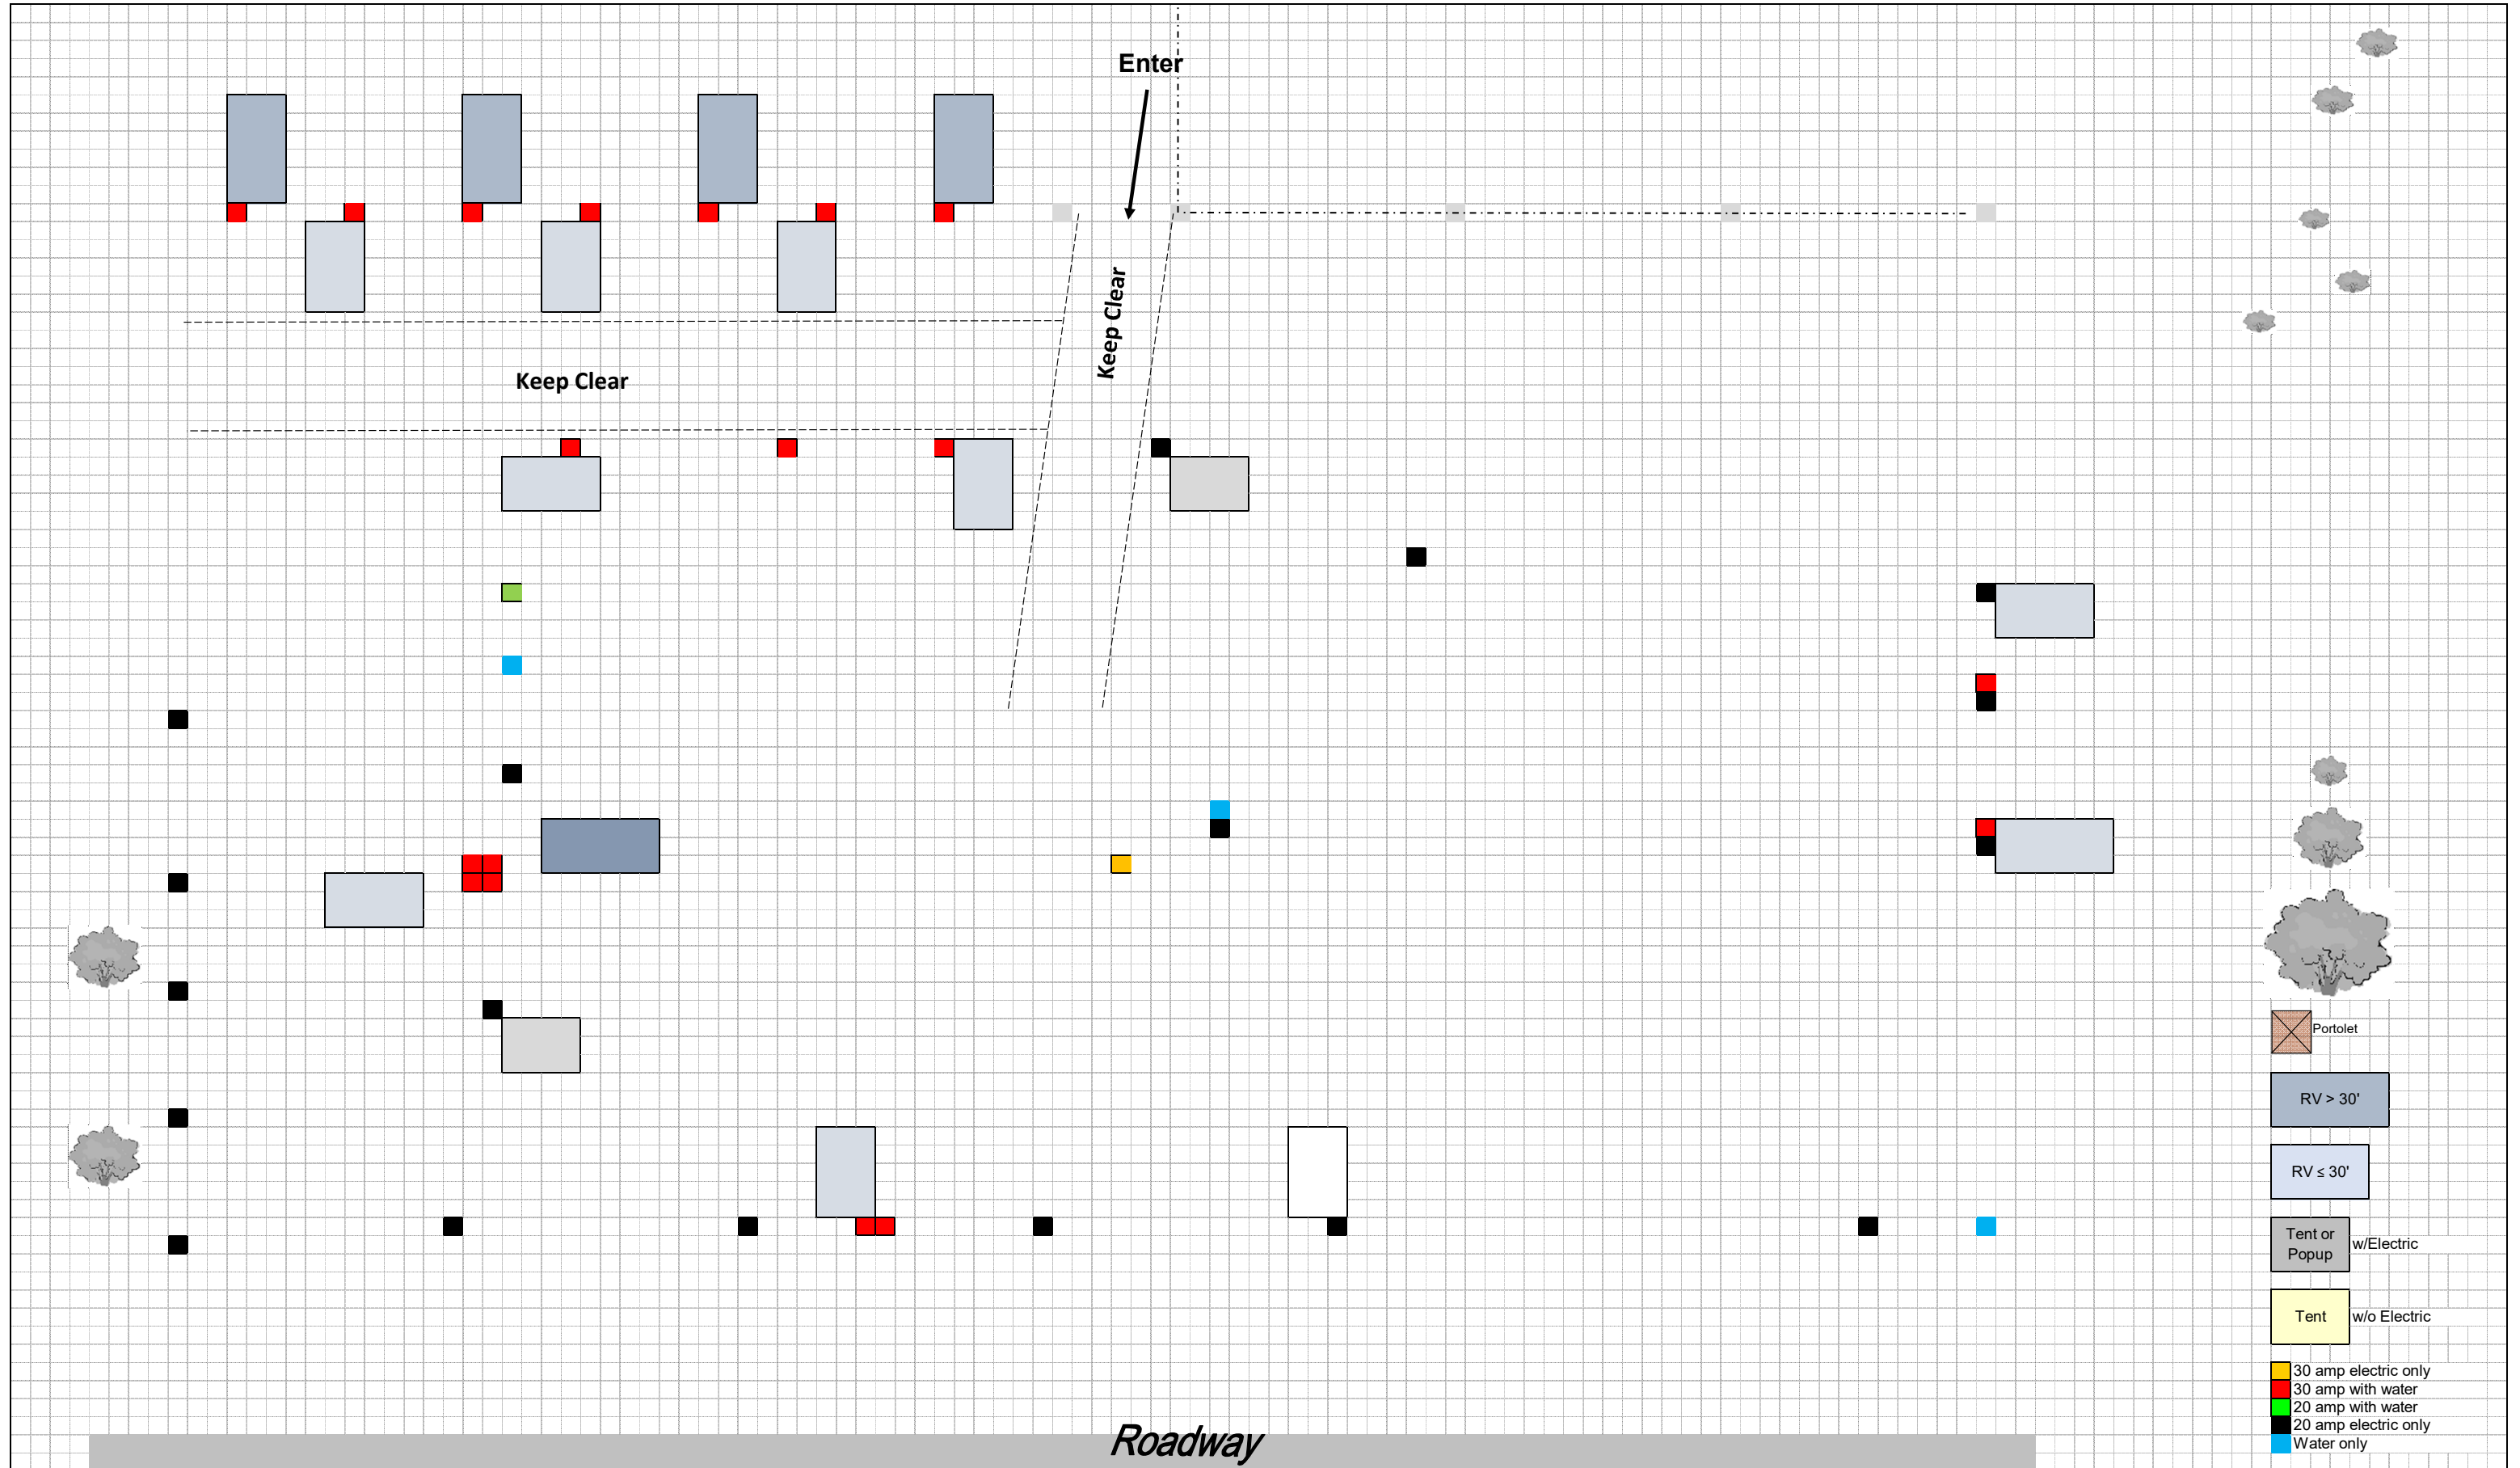

Social Distancing Layout

- Portolet
- RV > 30'
- RV ≤ 30'
- Tent or Popup w/Electric
- Tent w/o Electric
- 30 amp electric only
- 30 amp with water
- 20 amp with water
- 20 amp electric only
- Water only

Roadway